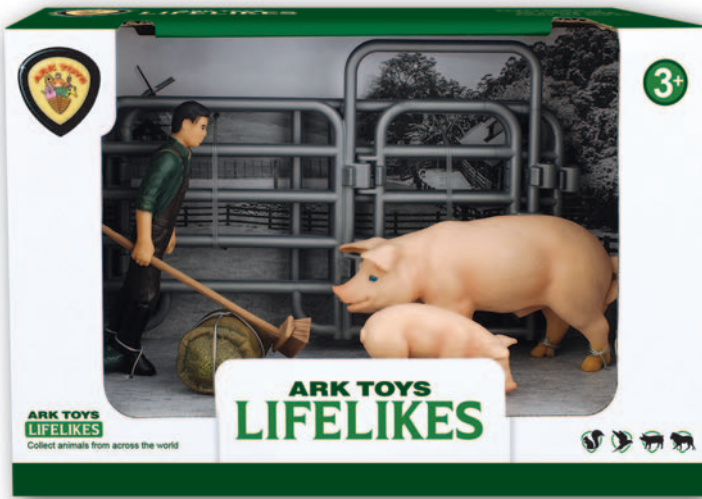

**NEW**

**P 0344**  
Quad Bike with Farm Animal  
3 assorted  
(34 x 15cm)

**Carton: 18 Pcs**

**£6.50ea**

**Split: 9 Pcs**

**£7.48ea**

**< P 0311**  
 Medium Farm Set  
 w/farmer Lifelikes  
 4 assorted (22 x 14 x 10cm)  
**Carton: 4 Doz**  
**£4.40ea**  
**Split: 2 Doz**  
**£5.06ea**