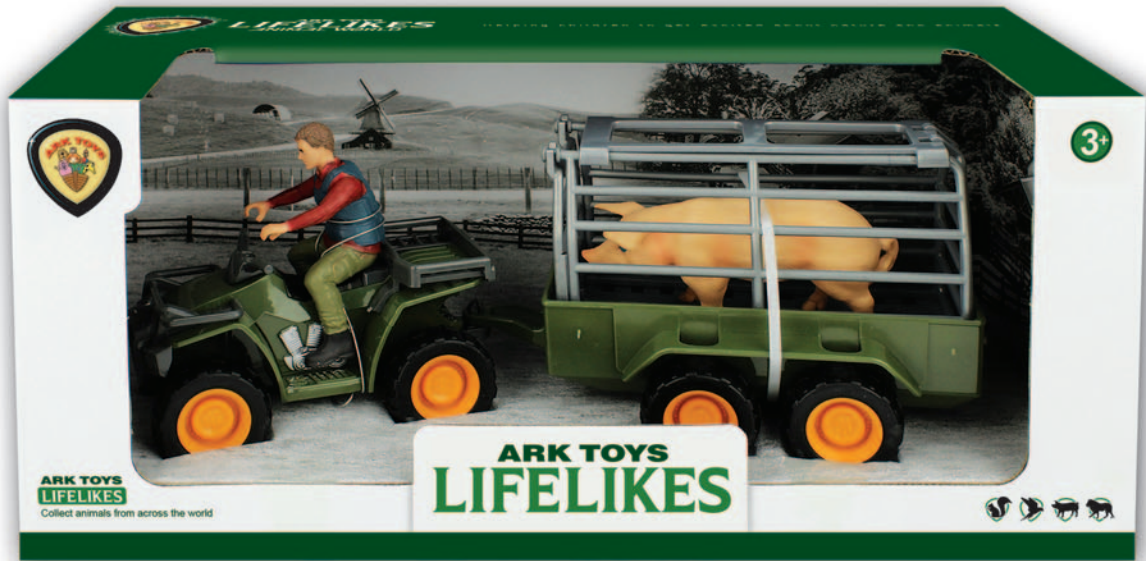

**NEW**

**P 0344**  
Quad Bike with Farm Animal  
3 assorted  
(34 x 15cm)

**Carton: 18 Pcs**

**£6.50ea**

**Split: 9 Pcs**

**£7.48ea**

**< P 0311**  
 Medium Farm Set  
 w/farmer Lifelikes  
 4 assorted (22 x 14 x 10cm)  
**Carton: 4 Doz**  
**£4.40ea**  
**Split: 2 Doz**  
**£5.06ea**