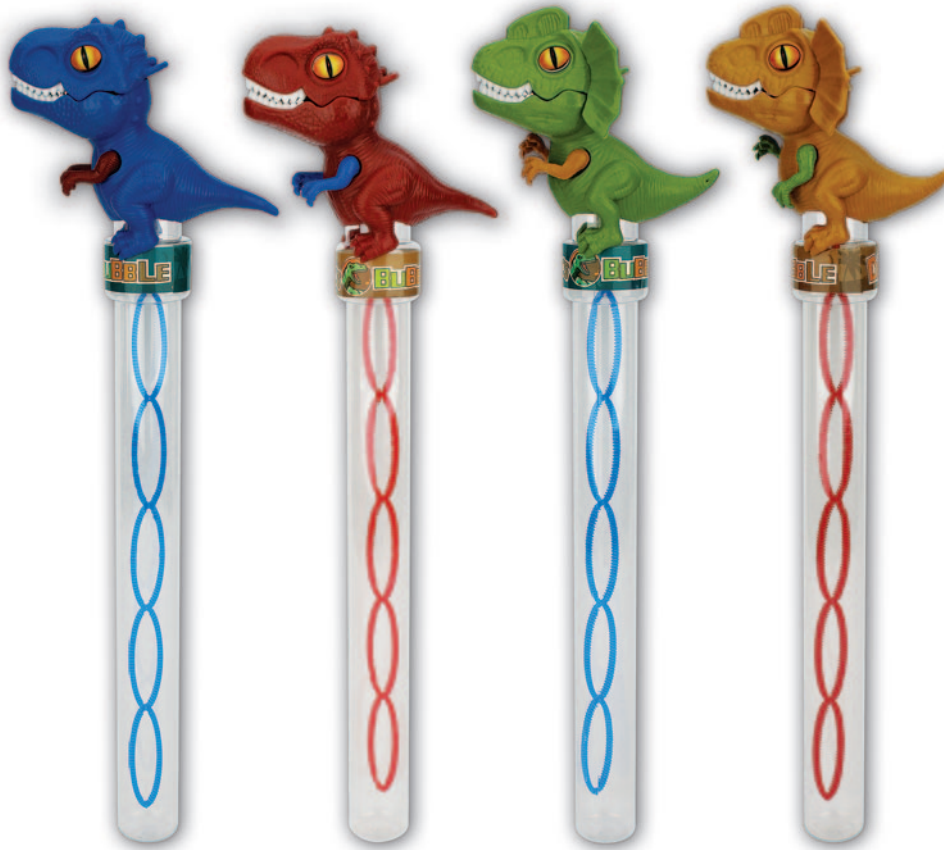

**BU 0003**  
 Dinosaur Bubble Gun  
 with Batteries  
 2 assorted  
 (28 x 21cm)  
**Carton: 3 Doz**  
**£3.60ea**  
 Split: N/A  
 N/A

**LOW STOCK**

**REDUCED PRICE**

**P 0226**  
 Dinosaur  
 Bubbles  
 12 assorted  
 (16.5cm)  
**Carton: 12 Doz**  
**£0.80ea**  
 Split: 4 Doz  
**£0.92ea**