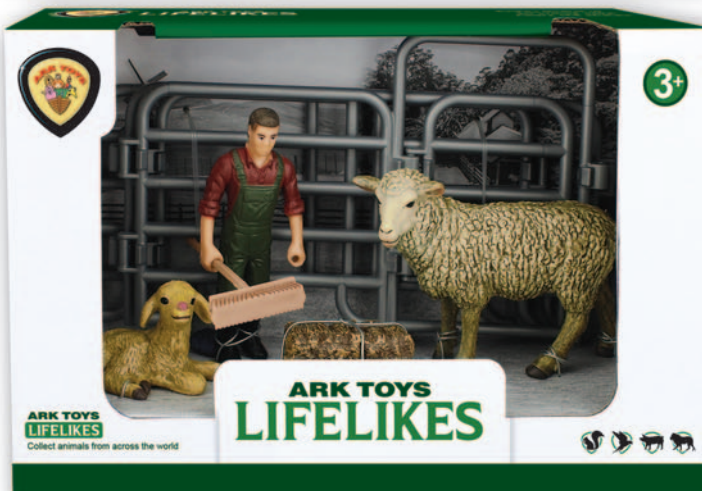

**NEW**

**P 0344**  
Quad Bike with Farm Animal  
3 assorted  
(34 x 15cm)

**Carton: 18 Pcs**

**£6.50ea**

**Split: 9 Pcs**

**£7.48ea**

**< P 0311**  
 Medium Farm Set  
 w/farmer Lifelikes  
 4 assorted (22 x 14 x 10cm)  
**Carton: 4 Doz**  
**£4.40ea**  
**Split: 2 Doz**  
**£5.06ea**

**P 0307**  
 Farm Lifelikes, 4 assorted  
 (10 x 7 x 7cm)  
**Carton: 12 Doz**  
**£1.00ea**  
**Split: 4 Doz**  
**£1.15ea**

**MS 987**  
Arctic Hare  
with Beans  
(34cm)  
**Carton: 30 Pcs**  
**£5.00ea**  
**Split: 5 Pcs**  
**£5.75ea**