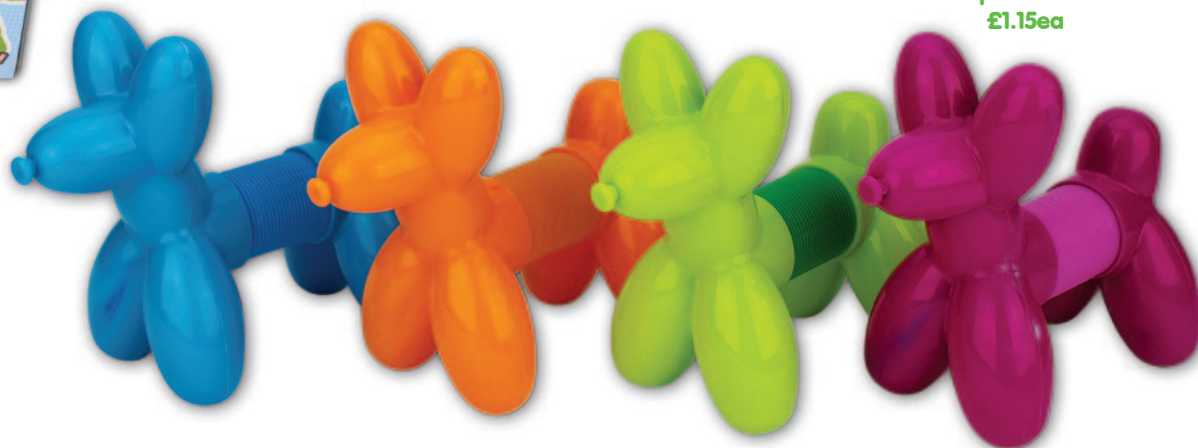

NEW

P 0332

Robot Pop Tube
with Twisty Head
4 assorted
(14cm)

Carton: 12 Doz

£1.00ea

Split: 2 Doz

£1.15ea

NEW

P 0323

Dog Balloon
Pop Tube
4 assorted
(13 x 11cm)

Carton: 6 Doz

£1.00ea

Split: 2 Doz

£1.15ea

P 0244

Pop Tubes
6 assorted
(19cm)

Carton: 24 Doz

£0.40ea

Split: 4 Doz

£0.46ea