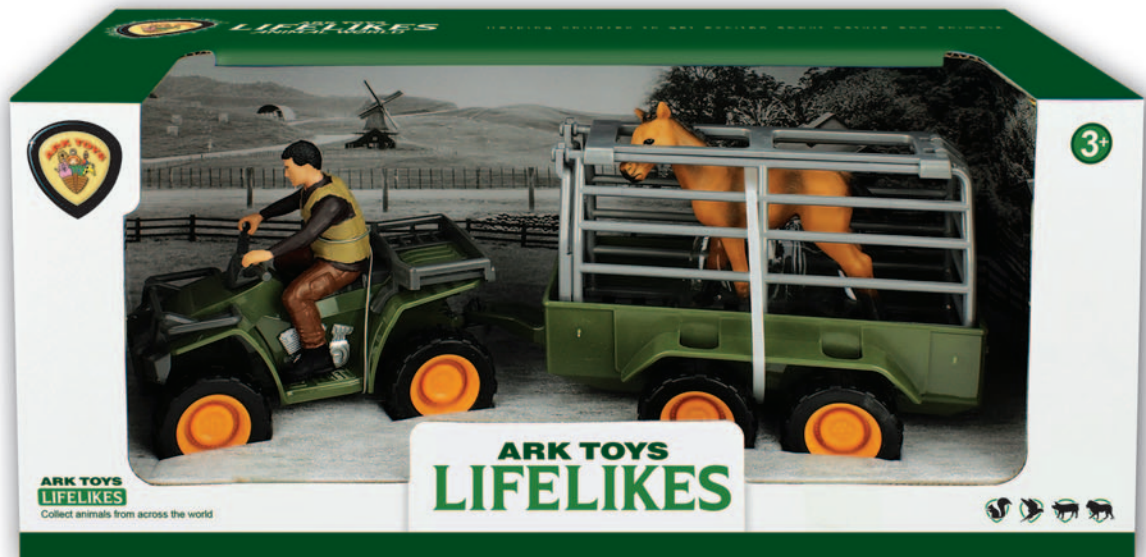

**NEW**

**P 0344**  
Quad Bike with Farm Animal  
3 assorted  
(34 x 15cm)

**Carton: 18 Pcs**

**£6.50ea**

**Split: 9 Pcs**

**£7.48ea**

**< P 0311**  
 Medium Farm Set  
 w/farmer Lifelikes  
 4 assorted (22 x 14 x 10cm)  
**Carton: 4 Doz**  
**£4.40ea**  
**Split: 2 Doz**  
**£5.06ea**