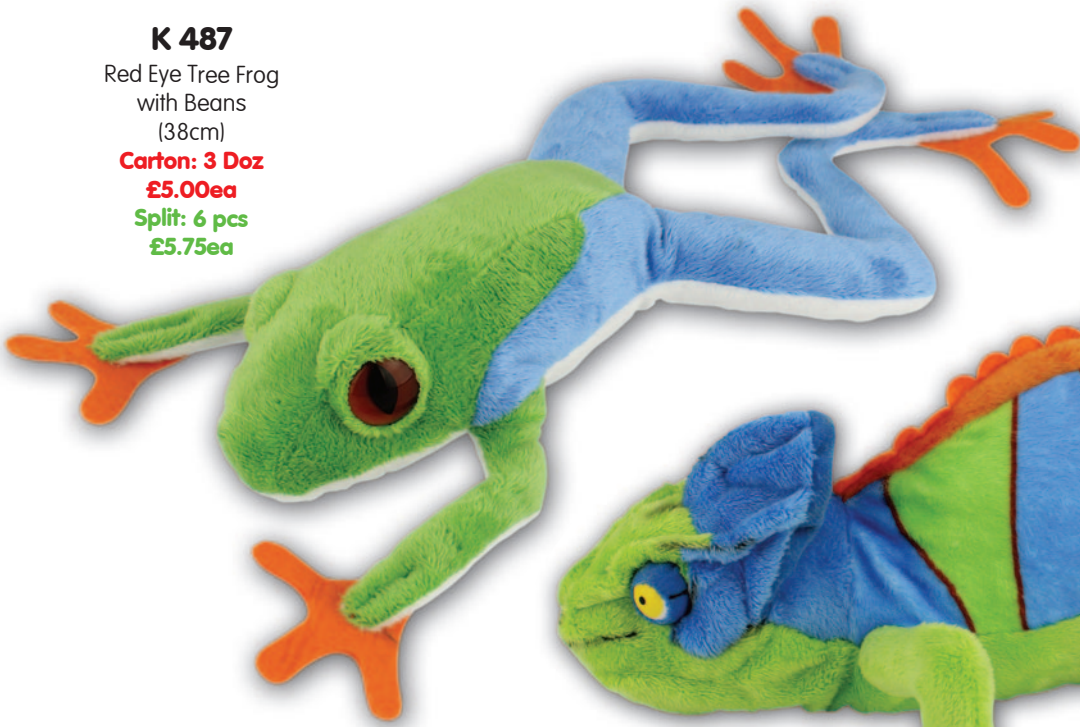

K 487

Red Eye Tree Frog
with Beans
(38cm)

Carton: 3 Doz
£5.00ea
Split: 6 pcs
£5.75ea