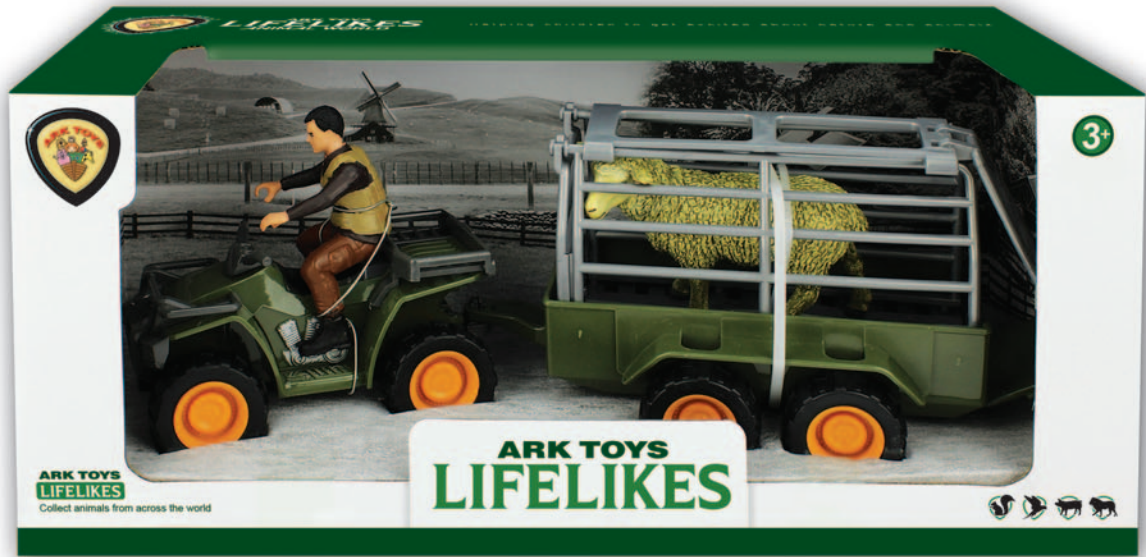

**Carton: 1 Doz**

**£11.50ea**

**Split: N/A**

**N/A**

**P 0309**  
Parrot Lifelikes  
4 assorted  
(10 x 7 x 7cm)  
**Carton: 12 Doz**  
**£1.20ea**  
**Split: 4 Doz**  
**£1.38ea**

**P 0308**  
British Wildlife  
Lifelikes  
4 assorted  
(10 x 7 x 7cm)  
**Carton: 12 Doz**  
**£1.00ea**  
**Split: 4 Doz**  
**£1.15ea**

**NEW**

**P 0344**  
Quad Bike with Farm Animal  
3 assorted  
(34 x 15cm)

**Carton: 18 Pcs**

**£6.50ea**

**Split: 9 Pcs**

**£7.48ea**

**< P 0311**  
 Medium Farm Set  
 w/farmer Lifelikes  
 4 assorted (22 x 14 x 10cm)  
**Carton: 4 Doz**  
**£4.40ea**  
**Split: 2 Doz**  
**£5.06ea**