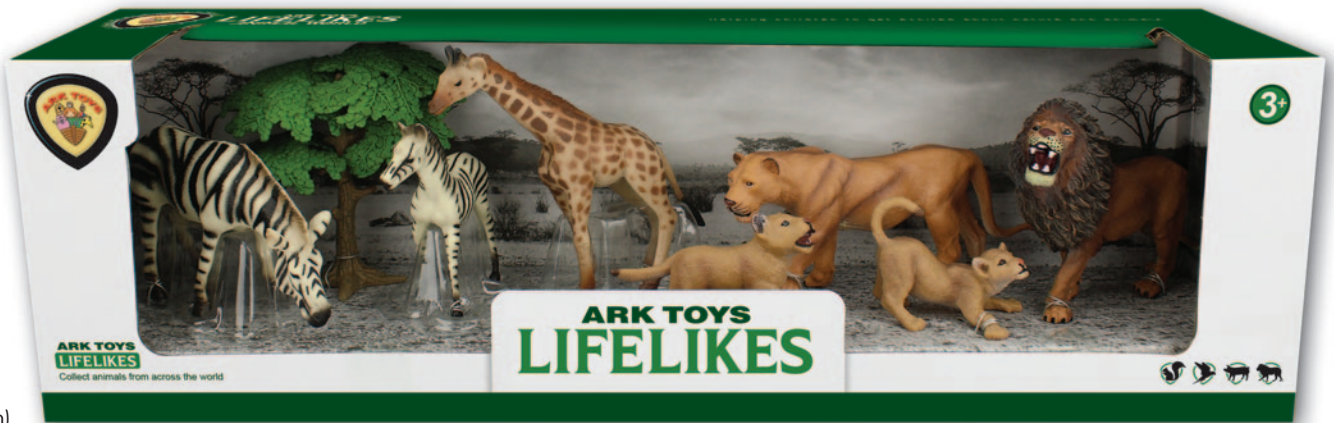

ARK TOYS LIFELIKES

Call the ARK TOYS Sales Team to book in your appointment to see this amazing and incredibly detailed range of animals from across the world!